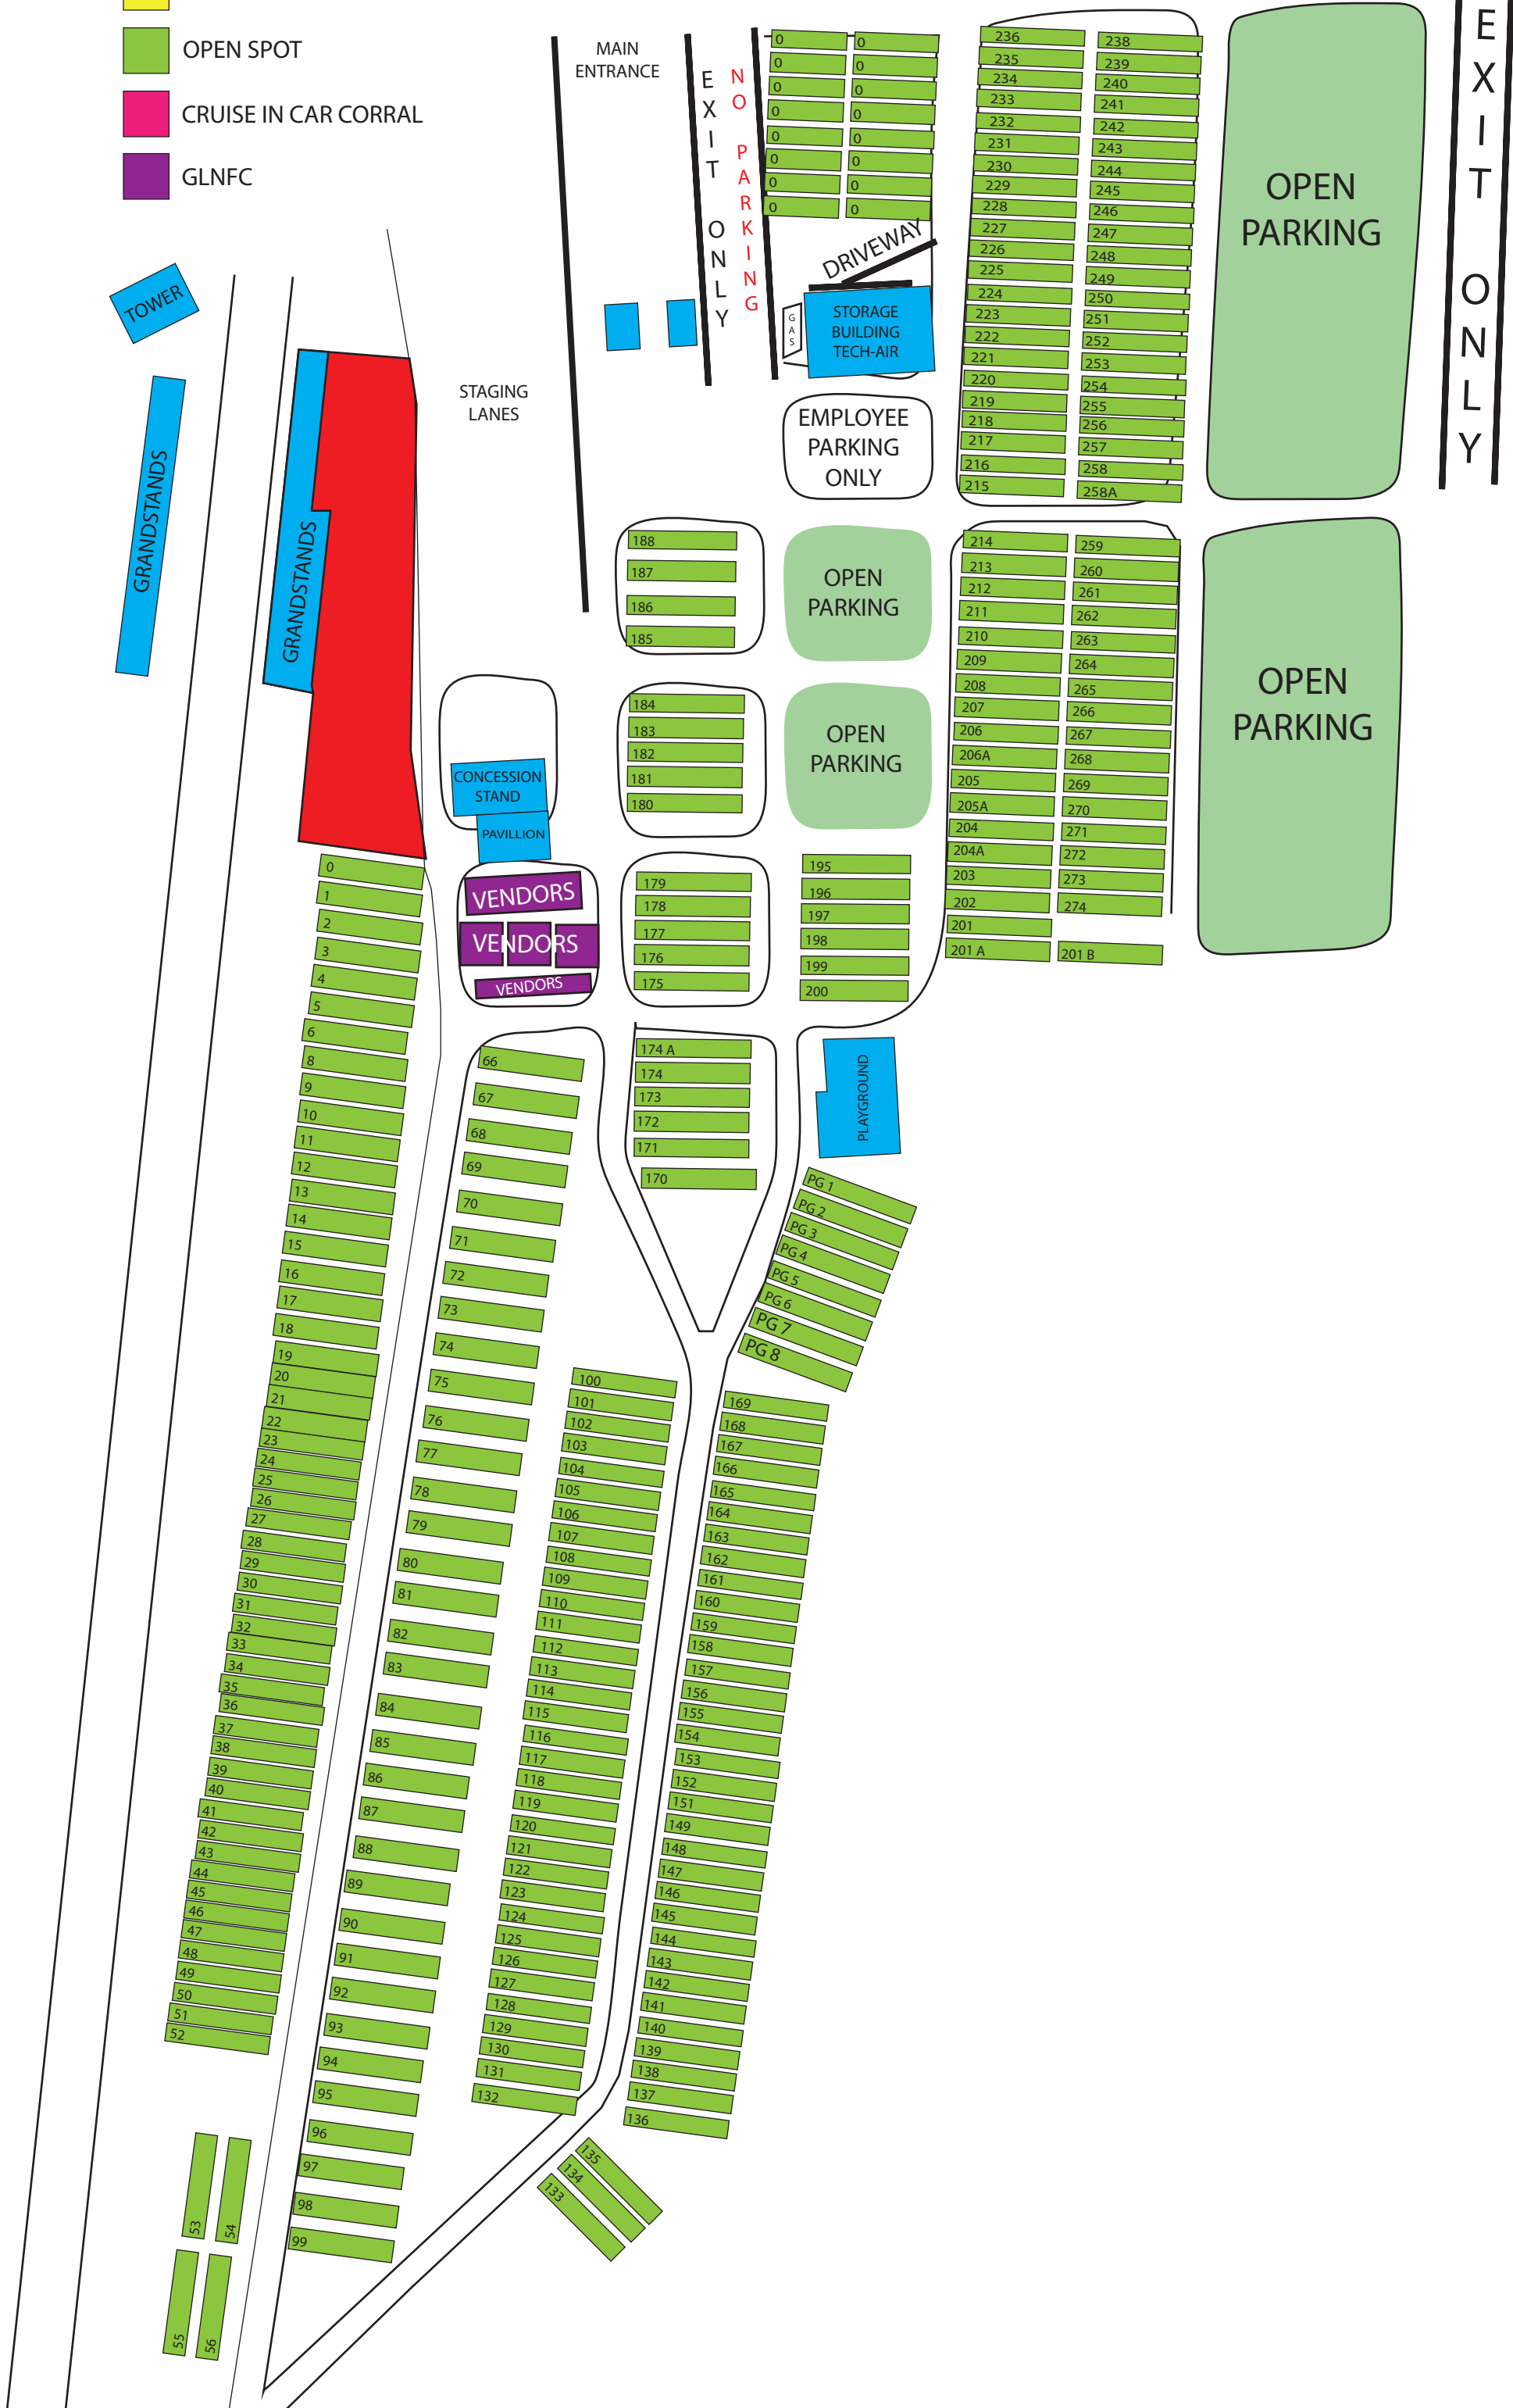

- RESERVED SPOT
- OPEN SPOT
- CRUISE IN CAR CORRAL
- GLNFC

EXIT ONLY